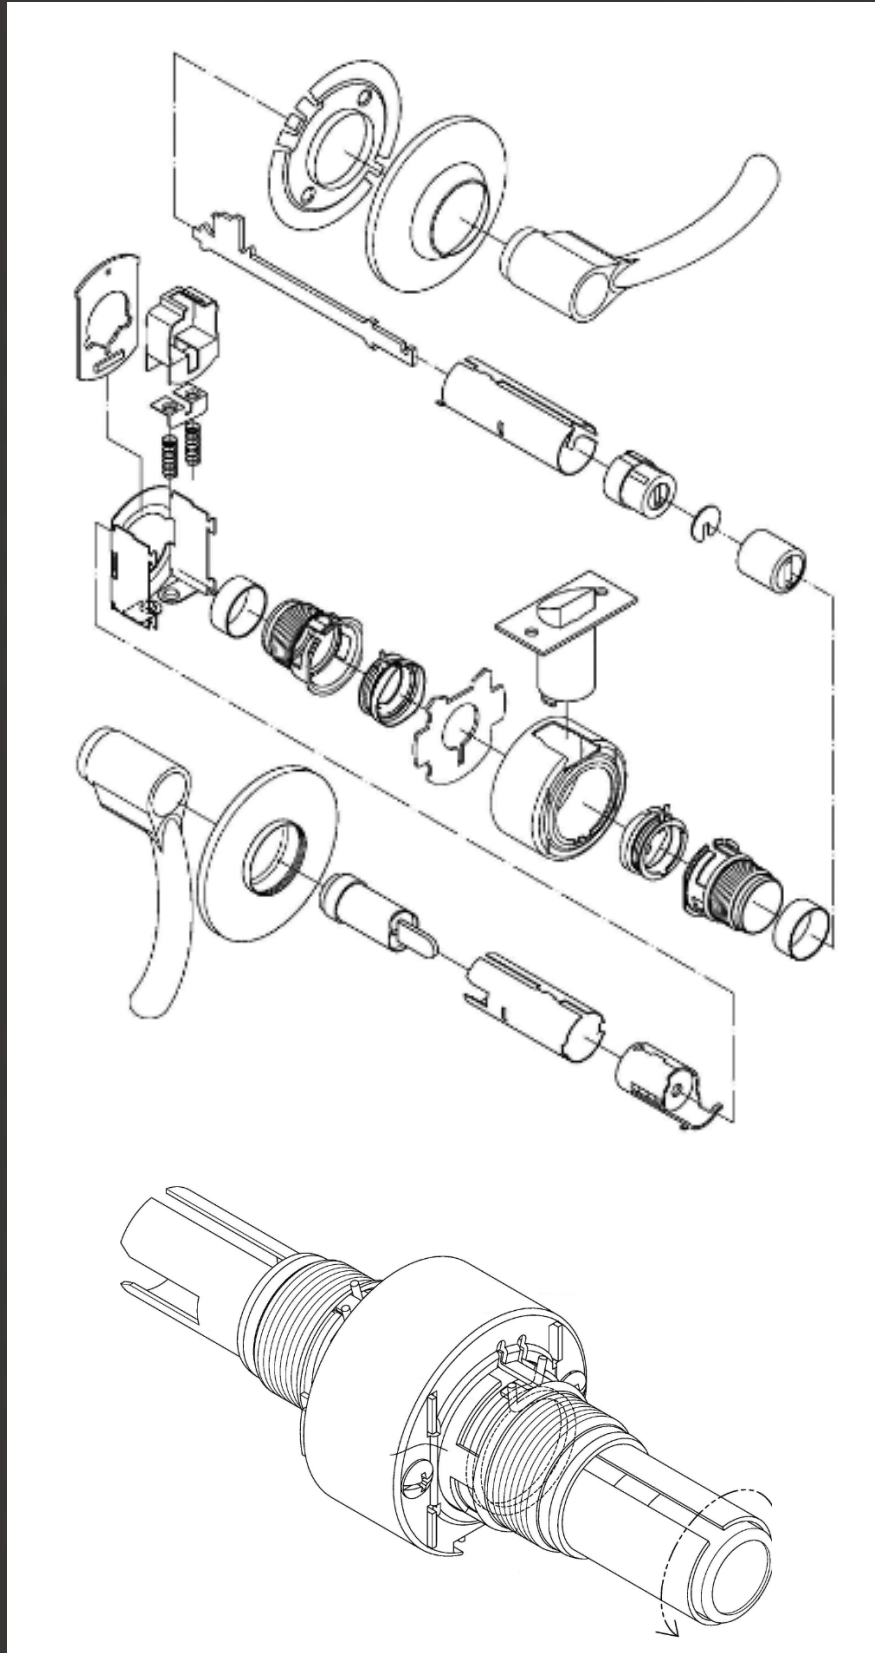

TEL: 886 4 7684740
FAX: 886 4 7684826

KING CHIN
www.kc-hardware.com

KING CHIN

KPB Series Patent: I 648456

Grade 3 Residential Lever Set

KPB Sevries Lever Lcoks

KING CHIN

KPB Series Patent: I 648456 Grade 3 Residential Lever Set

Construction:

Levers and roses are stainless steel or brass

Mechanism is constructed of steel

Cylinder: Weiser 5 pin cylinder

AVAILABLE FUNCTIONS:

Entrance Leverset

Pushing inside button locks outside lever until unlocked with a key or inside lever is turned.

Inside lever always retracts the latch.

Passage Leverset

Both levers always retract the latch.

Privacy Leverset

Pushing inside button locks outside lever until inside lever is turned. Emergency tool can be used to unlock outside lever. Inside lever always retracts the latch.