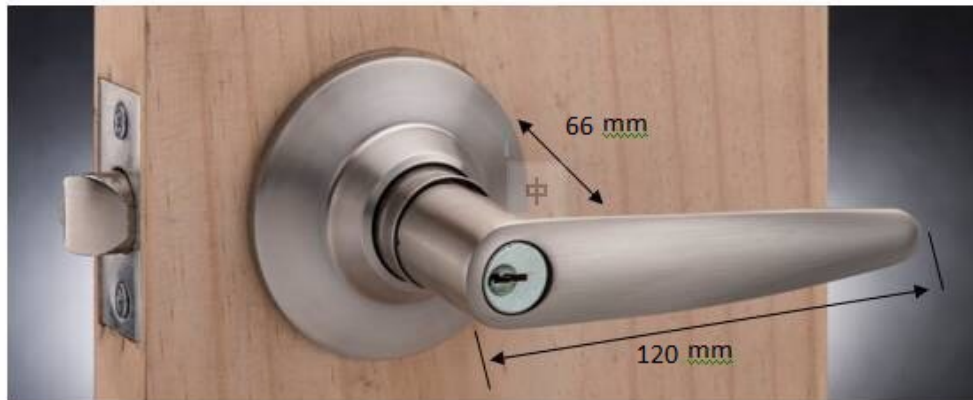

KING CHIN

KPB Series Patent: I 648456
Grade 3 Residential Lever Set